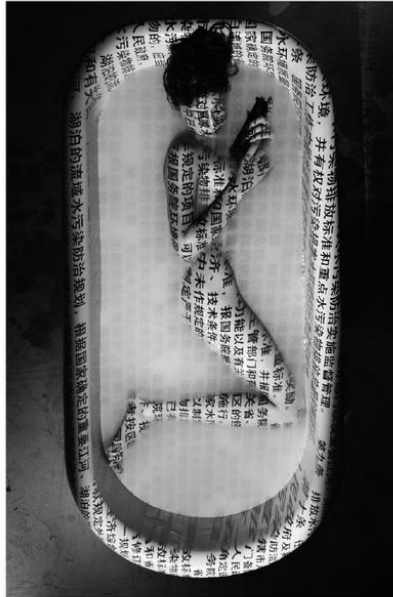

None

$450

DARREN SARAVIS

The people's republic of china law for the prevention of water resources pollution

Archival Print

Open

Description	Archival pigment print
Current Location	bG Gallery - racks; 2525 Michigan Ave Santa Monica, CA 90404 US
Category	Photography
Artist Resale Right	Unassigned