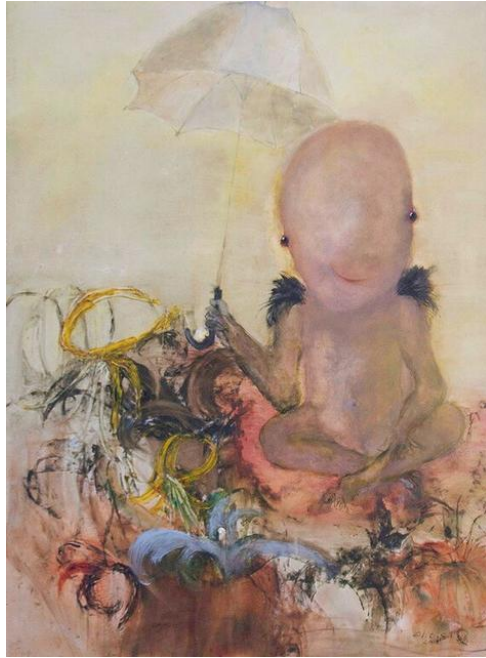

ALLO.007.KEE.PAI.120

\$2,800

**ALLOIS**

*Keepers, 2015*

Oil

40 x 30 in. (101.60 x 76.20 cm)

---

|                            |              |
|----------------------------|--------------|
| <b>Description</b>         | Oil on panel |
| <b>Category</b>            | Painting     |
| <b>Artist Resale Right</b> | Unassigned   |

None

**ALLOIS**

*Keepers 3*, 2015

Oil on gesso panel

40 x 30 in. (101.60 x 76.20 cm)

---

|                            |            |
|----------------------------|------------|
| <b>Category</b>            | Painting   |
| <b>Artist Resale Right</b> | Unassigned |

ALL.008.PIC.PAIN.120

\$3,600

**ALLOIS**

*Picnic 2, 2015*

Oil

40 x 30 in. (101.60 x 76.20 cm)

---

|                            |                    |
|----------------------------|--------------------|
| <b>Description</b>         | Oil on gesso panel |
| <b>Category</b>            | Painting           |
| <b>Artist Resale Right</b> | Unassigned         |