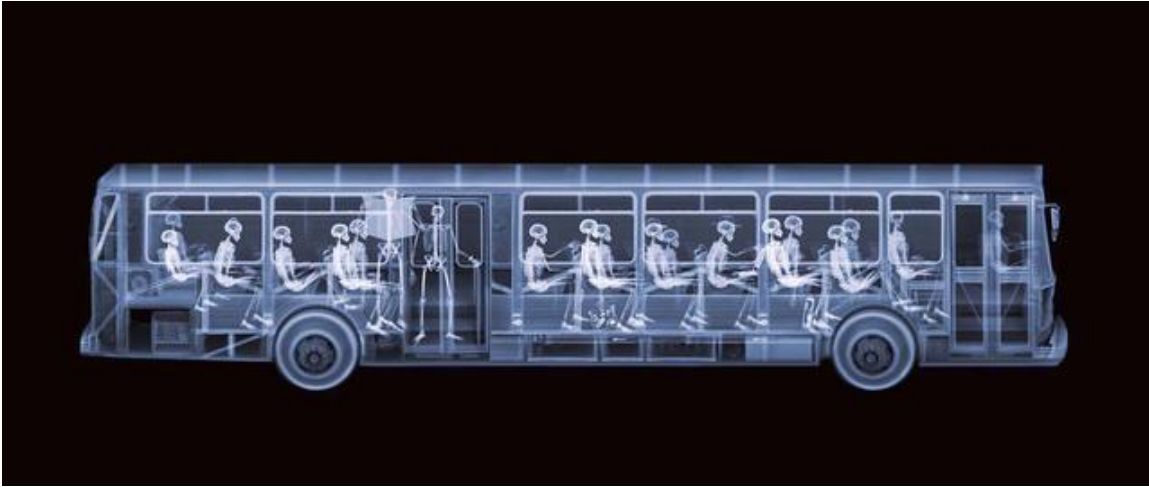

$8,500

NICK VEASEY

Bus (AP)

C-type print-Diasec

23 1/2 x 46 in. (59.69 x 116.84 cm)

AP for editions of 9 large and 25 small

Current Location	Glass Garage; Los Angeles, CA US
Category	Print
Artist Resale Right	Unassigned