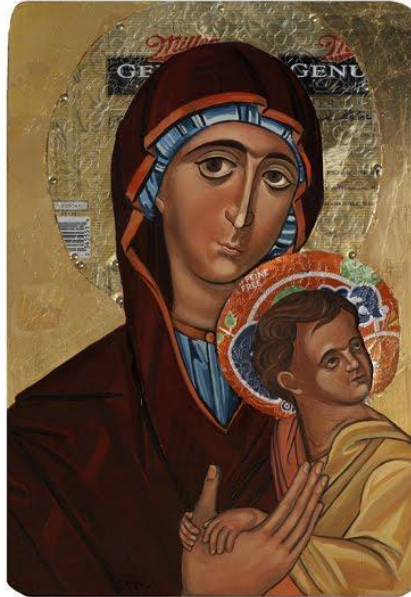

GINA M.

The Good Life

High fired ceramic, angora, money, scrapbook

19 x 20 x 19 in. (48.26 x 50.80 x 48.26 cm)

Description	Playing off the idea that you can't take it with you, 'THE GOOD LIFE' by Gina M, illustrates a life well lived featuring a worn out, excessively textured, high fired ceramic bear, oozing angora and money, decaying atop a thick leather scrapbook.
Current Location	Artist studio; CA US
Category	Other
Artist Resale Right	Unassigned

None

\$900

KIMBERLY ZSEBE

Genuine Virgin of the Thumb
Oil and Aluminum on Board
13 3/4 x 9 1/2 in. (34.92 x 24.13 cm)

Current Location	Artist studio; CA US
Category	Mixed media
Artist Resale Right	Unassigned