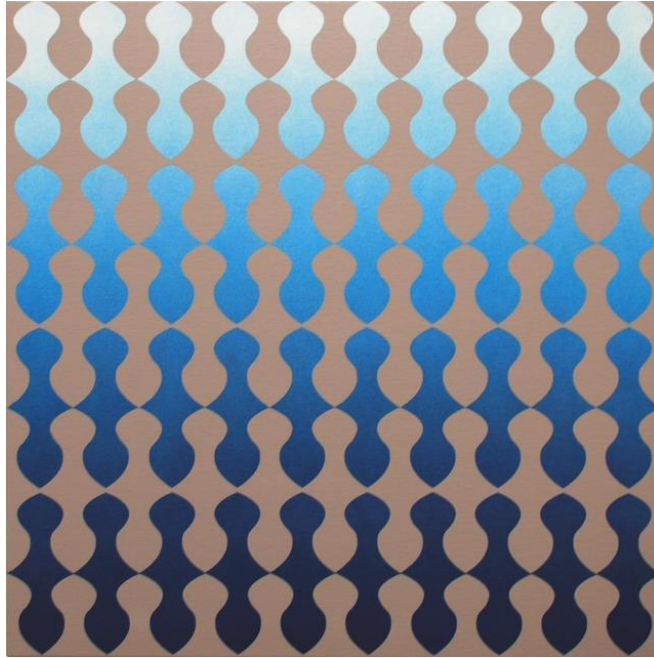

Oil on wood panel

Category	Other
Artist Resale Right	Unassigned

\$500

LINDA JACOBSON

Prismatic Series ?2, 2014

Oil on wood panel

12 x 12 in. (30.48 x 30.48 cm)

Category	Other
Artist Resale Right	Unassigned

\$999

MICHAEL MAAS

Alhambra Confluence #56, 2013
acrylic & spray paint on canvas

24 x 24 in. (60.96 x 60.96 cm)

Category	Other
Artist Resale Right	Unassigned

\$475

ROAST HOGGMANN

Curiosity